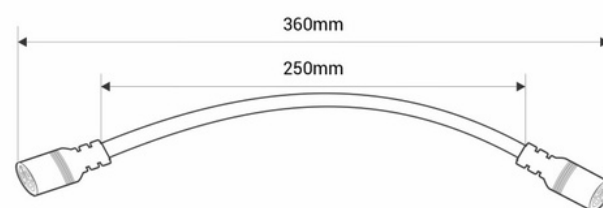

Connection cable for LED Grow Light - G400-250W

Ref. G400-WIRE

Connection cable for indoor growing lights with ref.: G400-250W. This cable allows for the series connection of lighting fixtures, making it easy and efficient to create large cultivation installations.

Product data

Certs	CE, ROHS
Dimensions (mm) LxWxH	360
Guarantee	According to legal warranty: 3 years
Material	Plastic

Product variants

Reference

Attributes

G400-WIRE