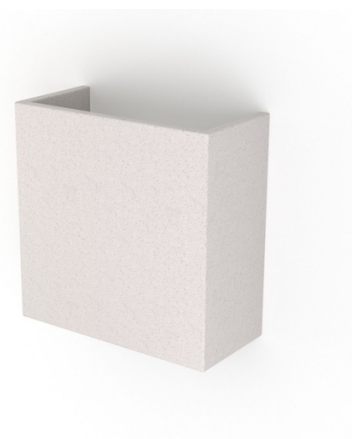

Concrete wall light "Scuad" - Square - Up & down - 1 x G9

Ref. B293-B

Square wall lamp "Scuad," made of concrete, in a modern and minimalist style, with a G9 socket. Its up & down design creates elegant ambient lighting, perfect for complementing contemporary spaces. *Accepts a G9 bulb - Not included*

Product data

Case color	White (use)
High	150mm
Width	70mm
Certs	CE, ROHS
Connection	Point of light
Dimmable	No
Style	Minimalist
Guarantee	According to legal warranty: 3 years
IP	IP20
Long	150 mm
Material	Cement
Assembly	Surface
Maximum power (W)	25
Sensor	No
Nominal Voltage (V)	220 - 240 V AC
Outdoor Use	No
Recommended Use	Bedrooms, Hotels, Restaurants, Living room

Product variants

Reference

Attributes

B293-B

Case color : White (use)