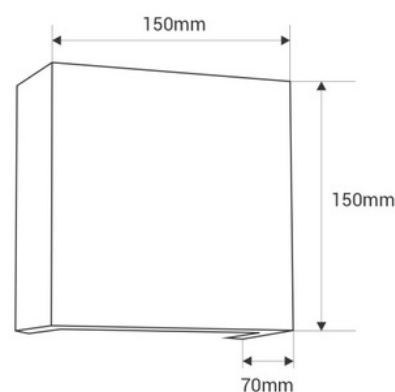

Concrete wall light "Scuad" - Square - Up & down - 1 x G9

Ref. B293-B

Square wall lamp "Scuad," made of concrete, in a modern and minimalist style, with a G9 socket. Its up & down design creates elegant ambient lighting, perfect for complementing contemporary spaces. *Accepts a G9 bulb - Not included*

Product data

Case color	White (use)
High	150mm
Width	70mm
Certs	CE, ROHS
Connection	Point of light
Dimmable	No
Style	Minimalist
Guarantee	According to legal warranty: 3 years
IP	IP20
Long	150 mm
Material	Cement
Assembly	Surface
Maximum power (W)	25
Sensor	No
Nominal Voltage (V)	220 - 240 V AC
Outdoor Use	No
Recommended Use	Bedrooms, Hotels, Restaurants, Living room

Product variants

Reference

Attributes

B293-B

Case color : White (use)