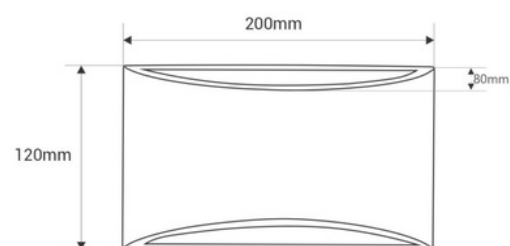

## Concrete wall light "Raquel" - Up & down - 1 x G9

"Raquel" wall lamp, made of cement, with a modern and minimalist style, featuring a G9 socket. Its up & down design creates elegant ambient lighting, perfect for complementing contemporary spaces. \*Accepts a G9 bulb - Not included\*

### Product data

Case color	White (use), Gray (to use), Red (use)
High	80mm
Width	120mm
Cap	G9
Connection	Point of light
Dimmable	No
IP	IP20
Long	200mm
Material	Cement
Maximum power (W)	25
Sensor	No
Nominal Voltage (V)	220 - 240 V AC
Outdoor Use	No
Recommended Use	Bedrooms, Living room, Fascias, Stairs