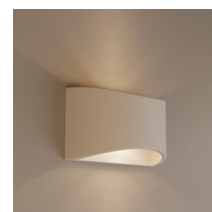

## Concrete wall light "Raquel" - Up & down - 1 x G9

"Raquel" wall lamp, made of cement, with a modern and minimalist style, featuring a G9 socket. Its up & down design creates elegant ambient lighting, perfect for complementing contemporary spaces. \*Accepts a G9 bulb - Not included\*

### Product data

Case color	White (use), Gray (to use), Red (use)
High	80mm
Width	120mm
Cap	G9
Connection	Point of light
Dimmable	No
IP	IP20
Long	200mm
Material	Cement
Maximum power (W)	25
Sensor	No
Nominal Voltage (V)	220 - 240 V AC
Outdoor Use	No
Recommended Use	Bedrooms, Living room, Fascias, Stairs

## Product variants

Reference

Attributes

B292-B

Case color : White (use)

B292-G

Case color : Gray (to use)

B292-R