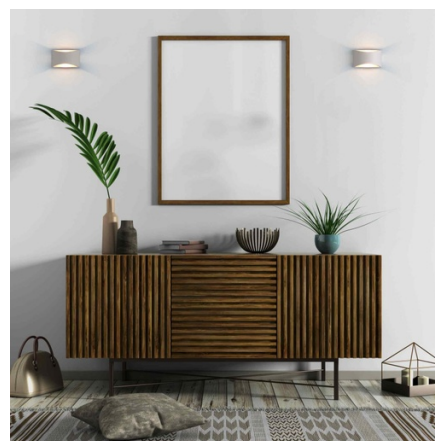

## Concrete wall light "Raquel" - Up & down - 1 x G9

"Raquel" wall lamp, made of cement, with a modern and minimalist style, featuring a G9 socket. Its up & down design creates elegant ambient lighting, perfect for complementing contemporary spaces. \*Accepts a G9 bulb - Not included\*

### Product data

Case color	White (use), Gray (to use), Red (use)
High	80mm
Width	120mm
Cap	G9
Connection	Point of light
Dimmable	No
IP	IP20
Long	200mm
Material	Cement
Maximum power (W)	25
Sensor	No
Nominal Voltage (V)	220 - 240 V AC
Outdoor Use	No
Recommended Use	Bedrooms, Living room, Fascias, Stairs

## Product variants

Reference

Attributes

B292-B

Case color : White (use)

B292-G

Case color : Gray (to use)

B292-R

Case color : Red (use)