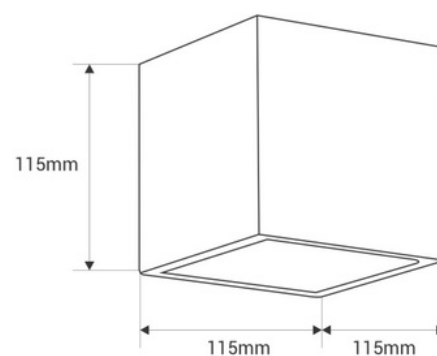

## Concrete wall light "Runt" - Up & down - 1 x G9

### Ref. B290-B

Wall lamp "Runt," made of cement, in a modern and minimalist style, with a G9 socket. Its up & down design creates elegant ambient lighting, perfect for complementing contemporary spaces. \*Accepts a G9 bulb (maximum height 50mm) - Not included\*

### Product data

Case color	White (use)
High	115mm
Width	115 mm
Cap	G9
Connection	Point of light
Style	Industrial, Minimalist
IP	IP20
Long	115mm
Material	Cement
Nominal Voltage (V)	220 - 240 V AC
Outdoor Use	No
Recommended Use	Bedrooms, Hotels, Offices, Living room, Stairs

## Product variants

Reference

Attributes

B290-B

Case color : White (use)