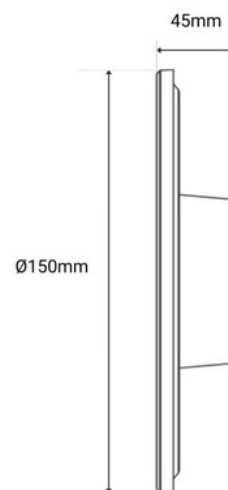

Plaster wall light "Lune" - 2.5W - Warm light

Ref. B289

LED Wall Sconce "Lune" 2.5W, with a modern and functional design, made of plaster, allowing it to be painted for a perfect integration into any space. It provides indirect, diffuse, and cozy lighting in warm white tone (2700K). Perfect for indoors, with a protection rating of IP20.

Product data

Case color	White (use)
High	45mm
Width	Ø150mm
Certs	CE, ROHS
Energy efficiency class	G
Connection	Point of light
Guarantee	According to legal warranty: 3 years
IP	IP20
Kelvin (K)	2700
Material	Plaster
Assembly	Surface
Power (W)	2.5
Nominal Voltage (V)	220 - 240 V AC
Key	Warm white
Outdoor Use	No
Recommended Use	Bedrooms, Hotels, Restaurants, Living room, Stairs

Product variants

Reference

Attributes

B289

Case color : White (use)