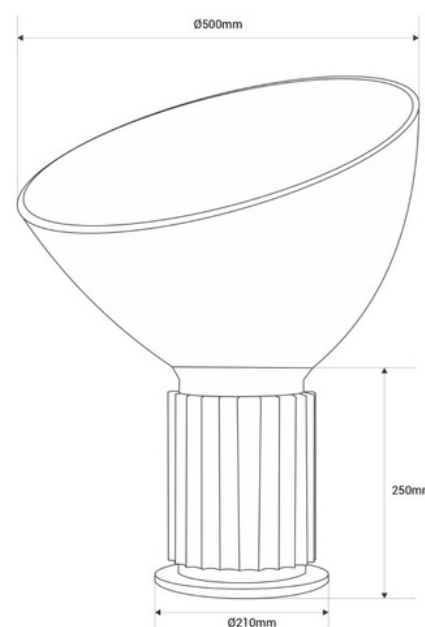

Designer table lamp "Eleganza" - E27

Contemporary design table lamp "Eleganza". This lamp provides indirect and soft light, perfect for creating cozy environments. Elegant and sophisticated design, featuring a transparent glass diffuser and a base made of aluminum available in two colors: silver and black. ** E27 Bulb - NOT included **

Product data

Housing color	White (use), Black (use)
Connection	Plug
Cap	E27
Certs	CE, ROHS
Dimensions (mm) LxWxH	Diffuser: Ø500 / Base: Ø140 x 200
Style	Design
Guarantee	10 years
IP	IP20
Material	Metal
Material diffuser	Crystal
Orientable	No
Maximum power (W)	40
Nominal Voltage (V)	220 - 240 V AC
Outdoor Use	No
Recommended Use	Bedrooms, Offices, Living room

Product variants

Reference

Attributes

L4046-500-B

Housing color: White (use)

L4046-500-N

Housing color: Black (use)