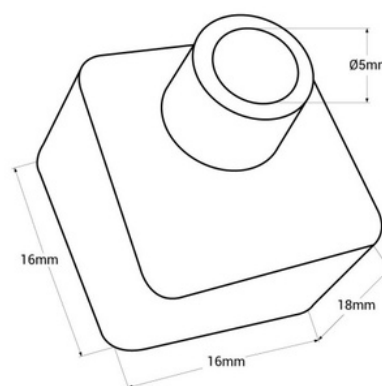

## Black start/end cap for flexible silicone sleeve 16x16mm - WOS161616

Silicone start/end cap for 16x16mm silicone cover. Provides protection and gives an aesthetic and professional finish to the installation. Available front cover, with hole, and blind end cap. Compatible with references WOS1616 and WOS1616-S. \*\*The price includes a tapa\*\*

### Product data

Case color	White (use), Black (use)
Tapas (to use)	Start (use), Final (use)
Certs	CE, ROHS
Dimensions (mm) LxWxH	16x16x18
Guarantee	According to legal warranty: 3 years
Material	Silicone
Temperature range	-20°F ~ +40°F
Outdoor Use	If
IP	IP65