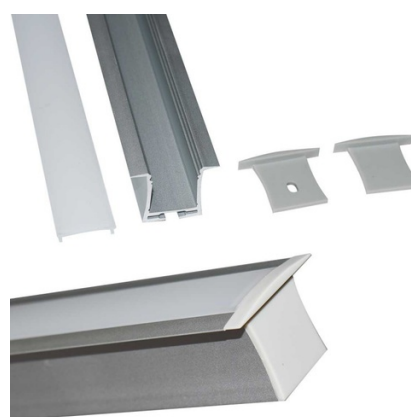

## Recessed aluminum profile for LED strip with diffuser - 4 clips - 2 caps - 36x28mm - 2 meters

Ref. KPERF36X28-P

The recessed aluminum profile offers a versatile, modern, and functional lighting solution for different applications where the LED strip is to be hidden. It features a silver-colored finish and an opal white diffuser. It allows for the placement of LED strips  $\leq 12\text{mm}$ , and can be combined according to needs to achieve discreet installations in any interior space. \*\* Includes opal white diffuser, 4 spring clips for recessed mounting, and 2 caps (with and without hole) \*\*

### Product data

Housing color	Silver (to use)
Certs	CE, ROHS
Dimensions (mm) LxWxH	36 x 28 x 2000 mm
Guarantee	According to legal warranty: 3 years
IP	IP20
Material	Aluminum
Material diffuser	Polycarbonate
Assembly	Recessed
Outdoor Use	No

## Product variants

Reference

Attributes

KPERF36X28-P

Housing color: Silver (to use)