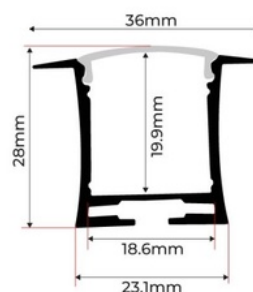

## Recessed aluminum profile for LED strip with diffuser - 4 clips - 2 caps - 36x28mm - 2 meters

Ref. KPERF36X28-P

The recessed aluminum profile offers a versatile, modern, and functional lighting solution for different applications where the LED strip is to be hidden. It features a silver-colored finish and an opal white diffuser. It allows for the placement of LED strips  $\leq 12\text{mm}$ , and can be combined according to needs to achieve discreet installations in any interior space. \*\* Includes opal white diffuser, 4 spring clips for recessed mounting, and 2 caps (with and without hole) \*\*

### Product data

Housing color	Silver (to use)
Certs	CE, ROHS
Dimensions (mm) LxWxH	36 x 28 x 2000 mm
Guarantee	According to legal warranty: 3 years
IP	IP20
Material	Aluminum
Material diffuser	Polycarbonate
Assembly	Recessed
Outdoor Use	No