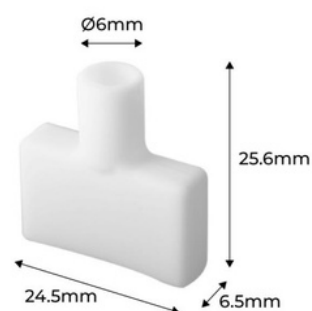

Start/end caps for flexible swimsuit - References: B1939-270 and B1939-RGB

Silicone cover for start/end, with and without hole, for flexible swimsuits with references B1939-270 and B1939-RGB. **The price includes a tapa**

Product data

Tapas (to use)	WITH HOLE (use), WITHOUT HOLE (use)
Certs	CE, ROHS
Guarantee	3 years
Material	Silicone

Product variants

Reference

Attributes

B1939-T-CA

Tapas (to use): WITH HOLE (use)

B1939-T-SA

Tapas (to use): WITHOUT HOLE (use)