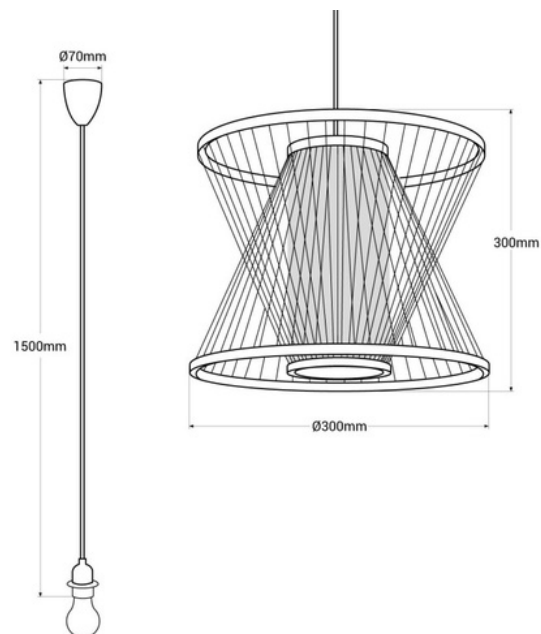

Japanese bamboo pendant lamp "Rise".

Our "Rise" lamp, inspired by Japanese design, is the perfect addition to your home. Its structure made of bamboo provides a warm and natural look of natural fibers, which adapt to any modern environment. It features a central diffuser and a bamboo fiber screen with an original symmetrical design, allowing light to pass harmoniously to the outside. It has three possible options for the ceiling rose and cable (white, black, and natural cord), so you can choose the one that best matches your environment. ****Accepts E27 bulb (not included)****

Product data

Case color	White (use), Black (use), Rope (use)
Cap	E27
Certs	CE, ROHS
Connection	Point of light
Dimensions (mm) LxWxH	Ø 300 x 300
Style	Natural
Guarantee	10 years
IP	IP20
Material	Bamboo
Assembly	Suspension
Maximum power (W)	60
Nominal Voltage (V)	110 - 240 V AC
Outdoor Use	No
Recommended Use	Dining room, Bedrooms, Living room

Product variants

Reference

Attributes

K177-B

Case color : White (use)

K177-CU

Case color : Rope (use)

K177-N

Case color : Black (use)